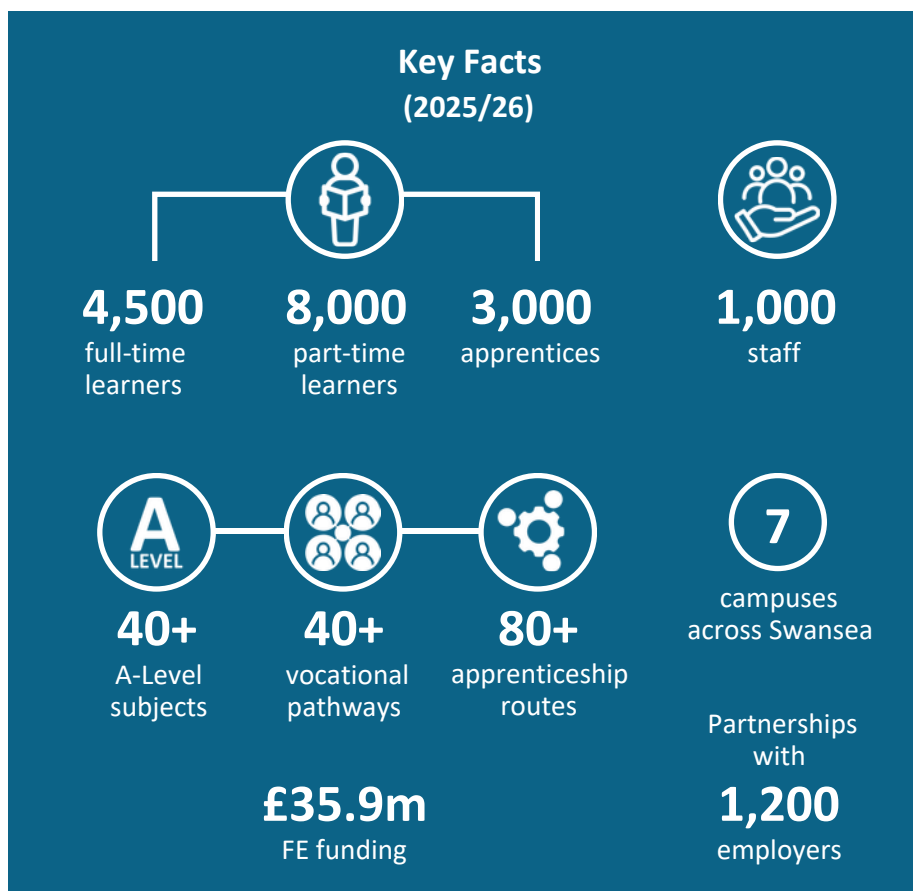

Gower College Swansea

Senedd constituency: Gŵyr Abertawe

- + Delivers Further Education (FE) and Higher Education (HE) (including degrees and degree apprenticeships)
- + Apprenticeships, professional training, and adult community learning
- + Provides prison education at Parc Prison
- + Strong schools and junior provision, including academies and outdoor learning (Green Hwb)

Partnerships

- + **Cardiff University and Swansea University**
HE and degree apprenticeships
- + Key role in regional initiatives including:
Celtic Freeport | Swansea Bay City Deal
- + Leads the **National Centre for Digital Skills**
- + Delivers **Skills for the Workplace** -
supporting employers and economic growth

Class of 2025

100%

A-Level
pass rate

85%

A - C grades

11

Oxbridge offers
(2026 entry)

Leadership